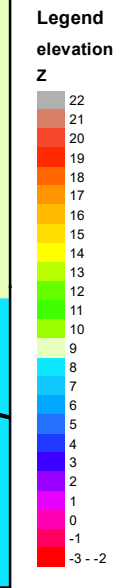

Pasquotank County, NC

Parcel ID: 8902 997216

Map: P89-356

LOT: 153

00301 CARDINAL WAY
BINGHAM, ELIZABETH

301 CARDINAL WAY
ELIZABETH CITY NC 27909

Deed Book: 899
Deed Page: 290
Date: 20060210

Land Value: 19100
Ag Value: 0
Bldg Value: 150000
Total Value: 169100

Taxed Acres: 0.273

PASQUOTANK
COUNTY NC

Date: 3/7/2023

Property Ownership/
Lines as of January 1, 2023

NOT A SURVEY

This map was created from historic maps, recorded deeds and surveys.
It CAN NOT be used to convey land, settle land disputes or build fences.